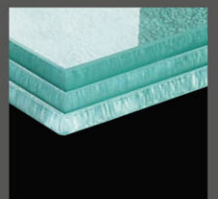

CBD offers a wide selection of thermoformed, fused and laminated glass in different thicknesses: 1/2", 5/8", 3/4", 1", 1 1/4", 1 1/2", 2" and more...

TEXTURES

Melting ice

Galaxy

Desert

Sandstorm
(shown in semi-frost)

Avalanche

SURFACE TREATMENTS

Clear surface
(shown in aqua clear)

Stone wash surface
(shown in ultra clear)

Textured surface
(shown in ultra clear)

White onyx look surface

Satin finish
(shown in charcoal grey)

EDGE FINISHES

Flat polish

Brushed edge

Satin edge

Textured colored edge

Textured edge

Triple pencil polish

HARDWARE

CBD offers a selection of standoffs system in different heights and diameters.

Standard height - 2", 4", 6"

Standard diameter - 1 1/4"

Finishes:

Chrome, Brass, Satin chrome,
Brushed stainless steel

Standard height