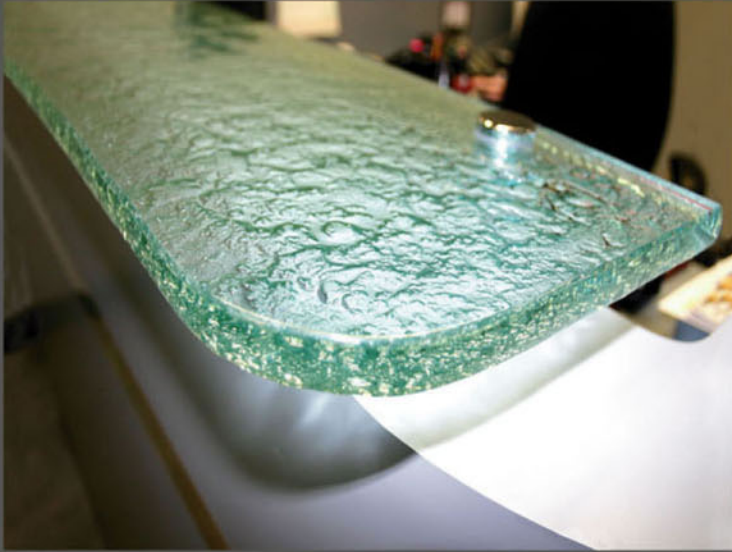

CBDGLASSSTUDIOS

TORONTO
1440 Whitehorse Rd.
Toronto, ONT. M3J 3A7
T. 416.398.6890
F. 416.398.7057

Toll Free 1-866-872-4223

website: www.cbdglass.com

e-mail: info@cbdglass.com